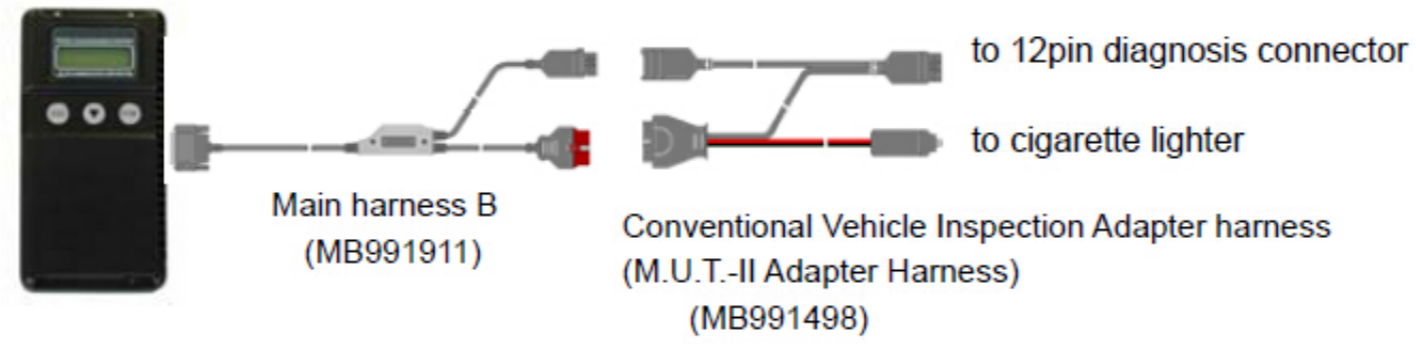

Download

[Blackberry Smart Tool V1.0.0.1089 Louise Edition.27](#)

Vehicle diagnostic connector - 16pin type + 12 pin type

Vehicle diagnostic connector - 12pin type

Vehicle diagnostic connector - 16pin type + 13 pin type